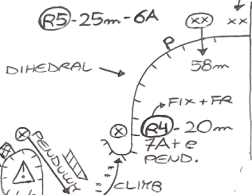

EL DIEDRO DE LO SQUALUPO - PALOMA VALLEY SECTOR DE MAHÓN

- * By DOMENICO MOTTARELLA AND MARCO ZANCHETTA (ITA)
- * 4 AND 7 FEBRUARY 2025
- * 150m - 6B+0BB - 7C MAX (GRADES TO CONFIRM...)
- * 1 SET FRIENDS MICRO TO#3 + 0,50-0,75-1 (DOUBLE) (EQUIPPED FIX INOX Ø10)
- * FROM TOP OF PITCH 3 IS POSSIBLE TO RAPPEL (REBOLTED)
- * FROM THE END 2 RAPPELS OF ~60m ON WHY PAPI GUAY

SUPERCOOL DIHEDRAL →

R2-22m-7B/C

HARD STEMMING →

FEW m RIGHT THE EDGE

R1-35m-III
→ FIX + FRIEND

PROJ?

EASY RAHP

WHY PAPI GUAY?