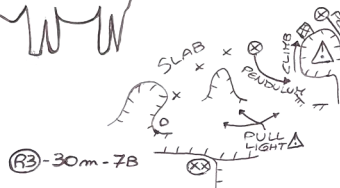

EL DIEDRO DE LO SQUALUPO - PALOMA VALLEY SECTOR DE MAHÓN

- * By DOMENICO MOTTARELLA AND MARCO ZANCHETTA (ITA)
- * 4 AND 7 FEBRUARY 2025
- * 150m - 6B+0BB - 7C MAX (GRADES TO CONFIRM...)
- * 1 SET FRIENDS MICRO TO#3 + 0,50-0,75-1 (DOUBLE) (EQUIPPED FIX INOX Ø10)
- * FROM TOP OF PITCH 3 IS POSSIBLE TO RAPPEL (REBOLTED)
- * FROM THE END 2 RAPPELS OF ~60m ON WHY PAPI GUAY

SUPERCOOL DIHEDRAL →

R2-22m-7B/C

HARD STEMMING →

FEW m RIGHT THE EDGE

R1-35m-III
→ FIX + FRIEND

PROJ?

EASY RAHP

WHY PAPI GUAY?