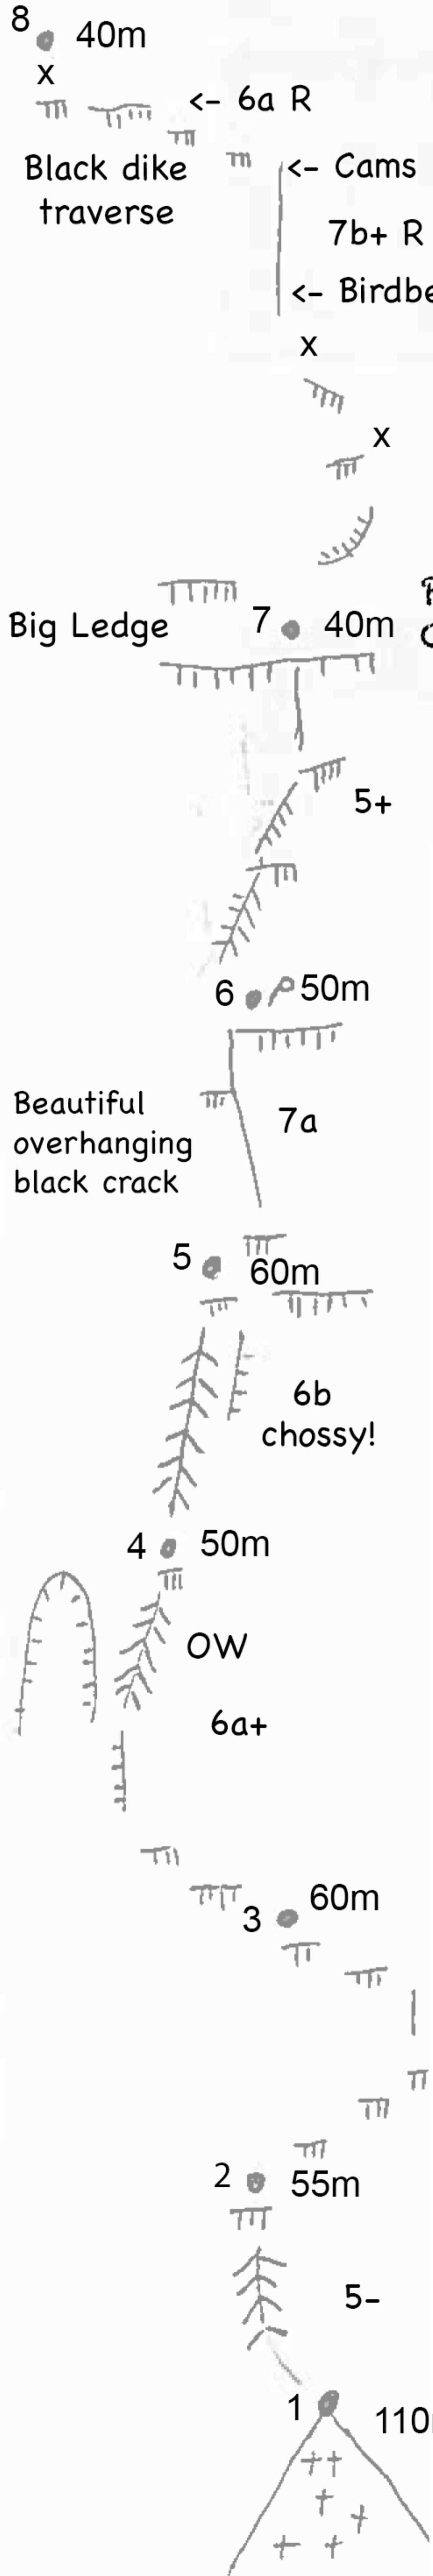

RYU-SHIN

Mirror wall - Greenland In memory of Keita

8b A2+, 1000m
25 pitches

1st ascent: Pete Whittaker, Sean Warren, Sean Villanueva O'Driscoll, Julia Cassou Aug 2024

2023 attempt: Ben Ditto, Franco Cookson, Nico Favresse, Sean Villanueva O'Driscoll

RYU-SHIN

Gear:

- Triple to quintuple rack to #2
- Double #3 & #4, one #5 & #6
- Wires
- A good selection of birdbeaks (beaks and pitons are not in place except where stated)
- 1 RB for anchor 13