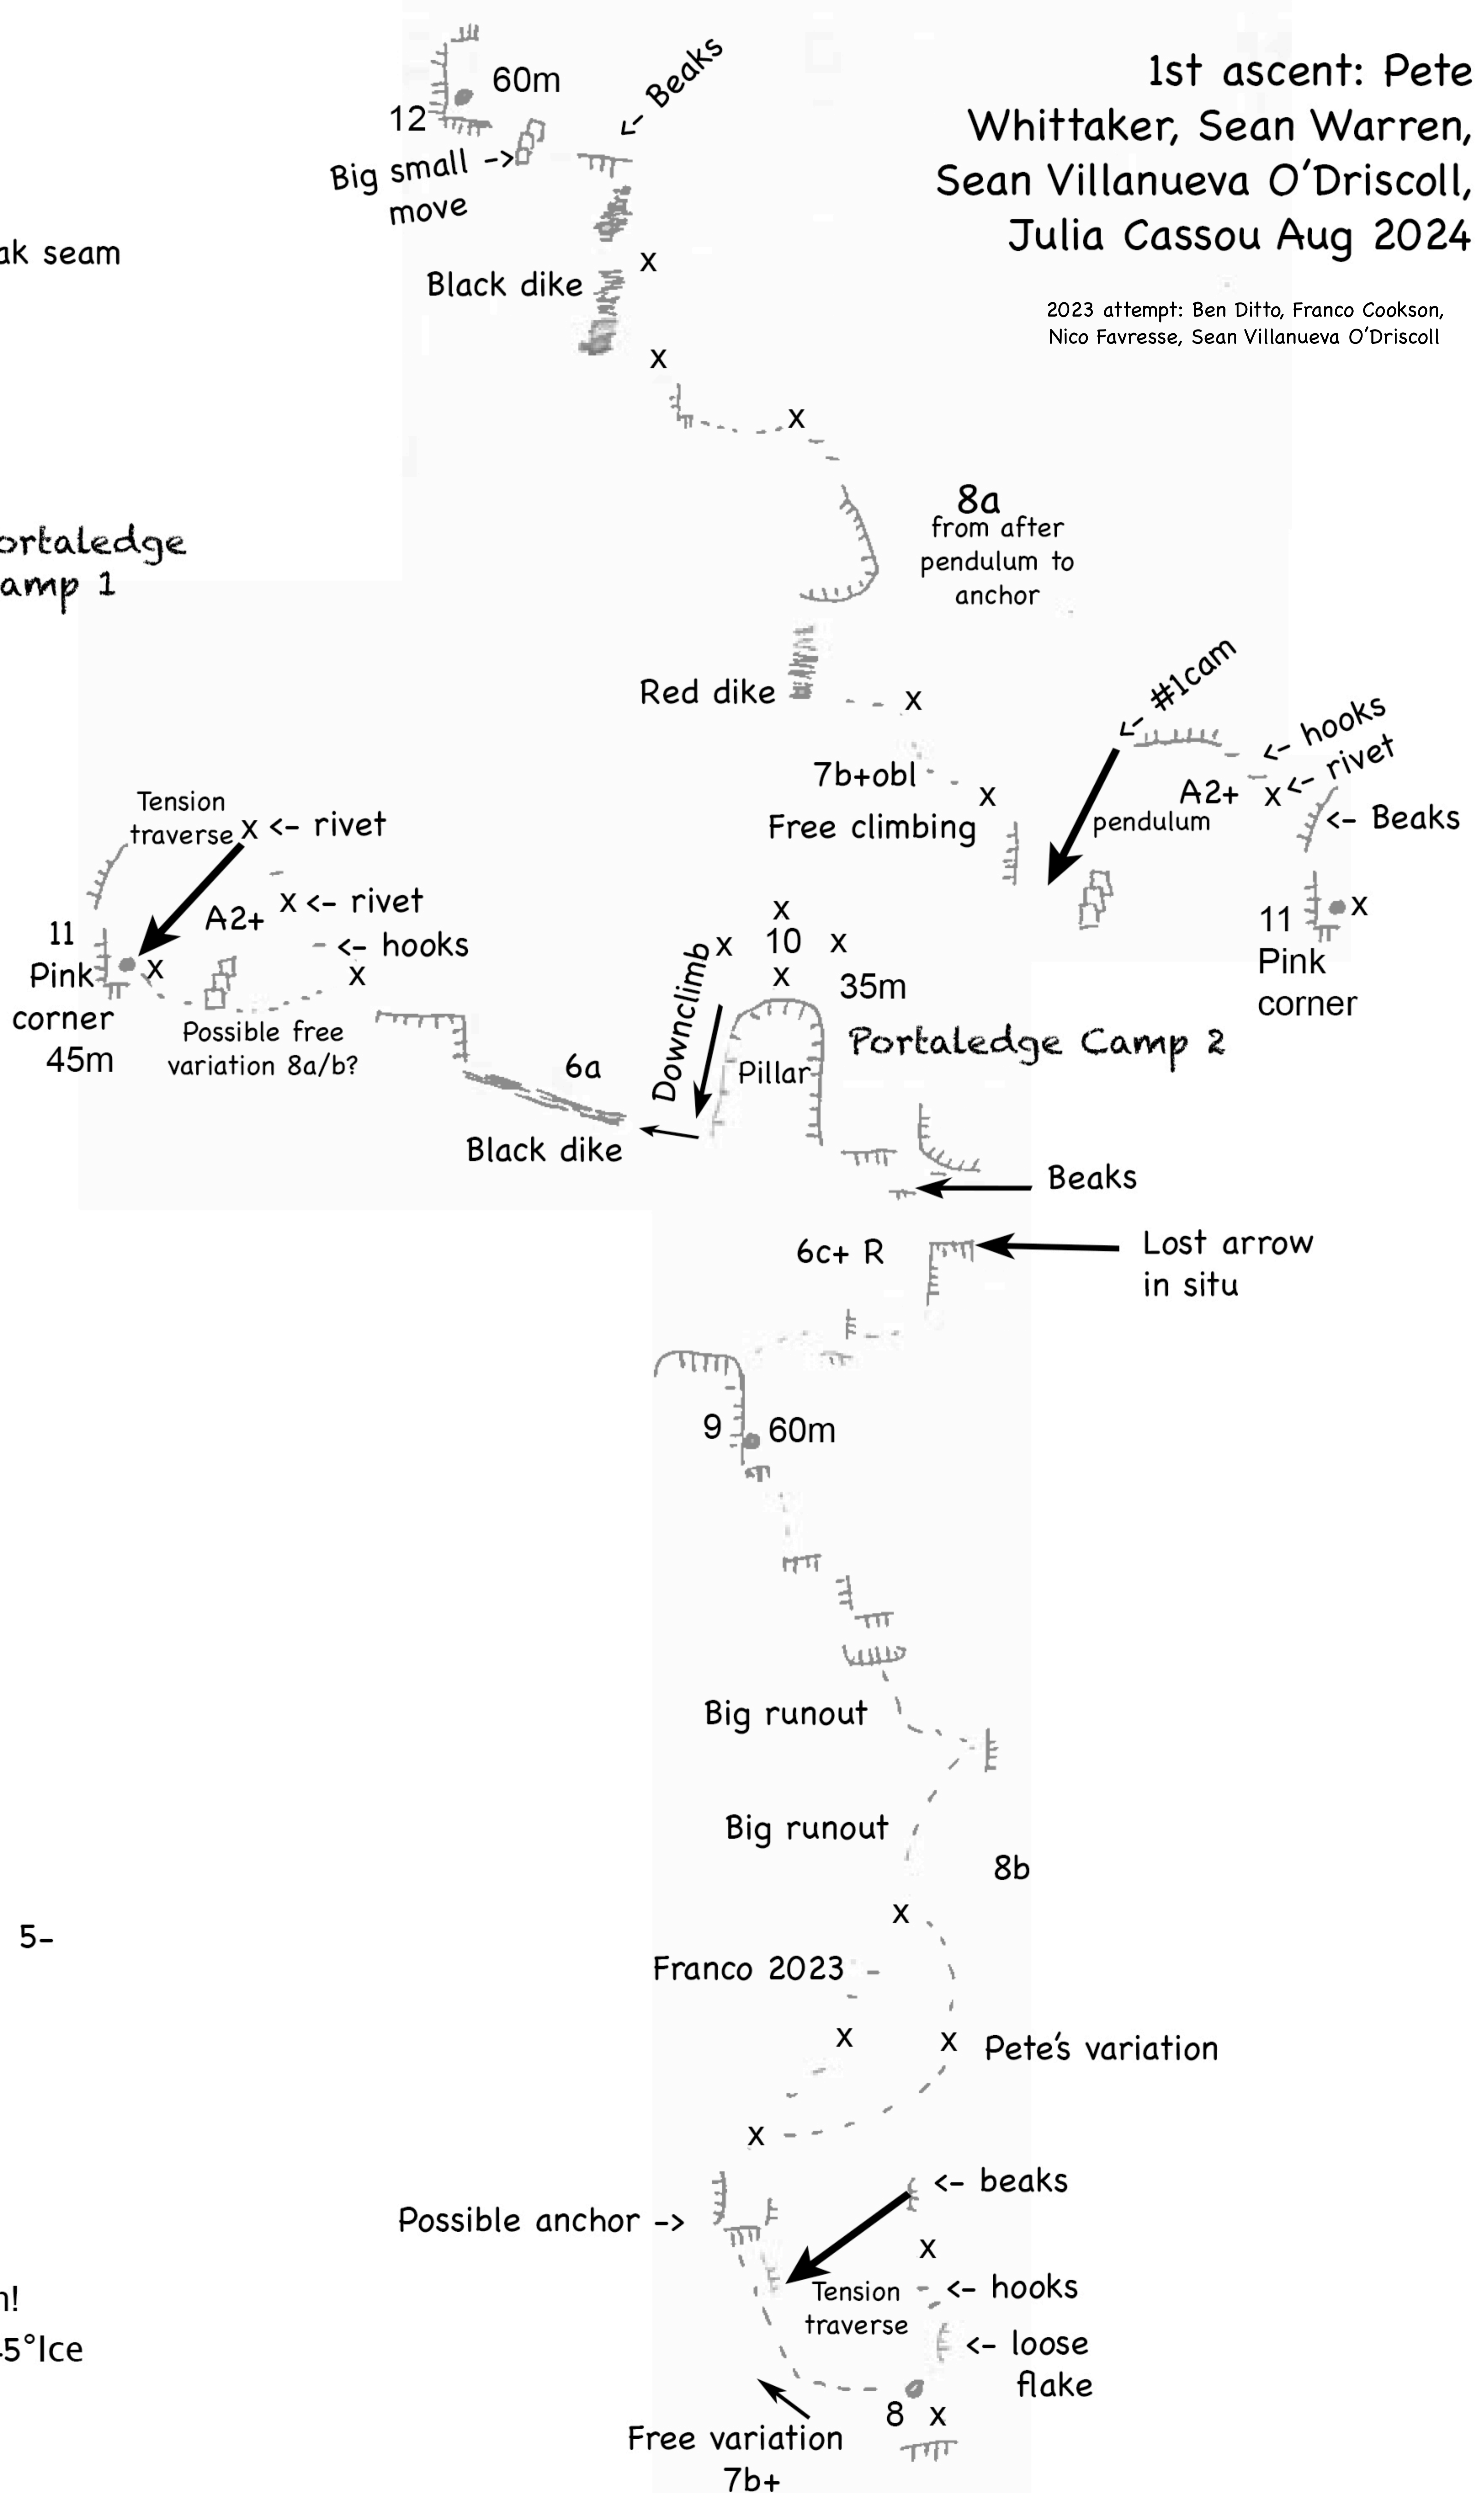

RYU-SHIN

Mirror wall - Greenland In memory of Keita

8b A2+, 1000m
25 pitches

1st ascent: Pete Whittaker, Sean Warren, Sean Villanueva O'Driscoll, Julia Cassou Aug 2024

2023 attempt: Ben Ditto, Franco Cookson, Nico Favresse, Sean Villanueva O'Driscoll

RYU-SHIN

Gear:

- Triple to quintuple rack to #2
- Double #3 & #4, one #5 & #6
- Wires
- A good selection of birdbeaks (beaks and pitons are not in place except where stated)
- 1 RB for anchor 13