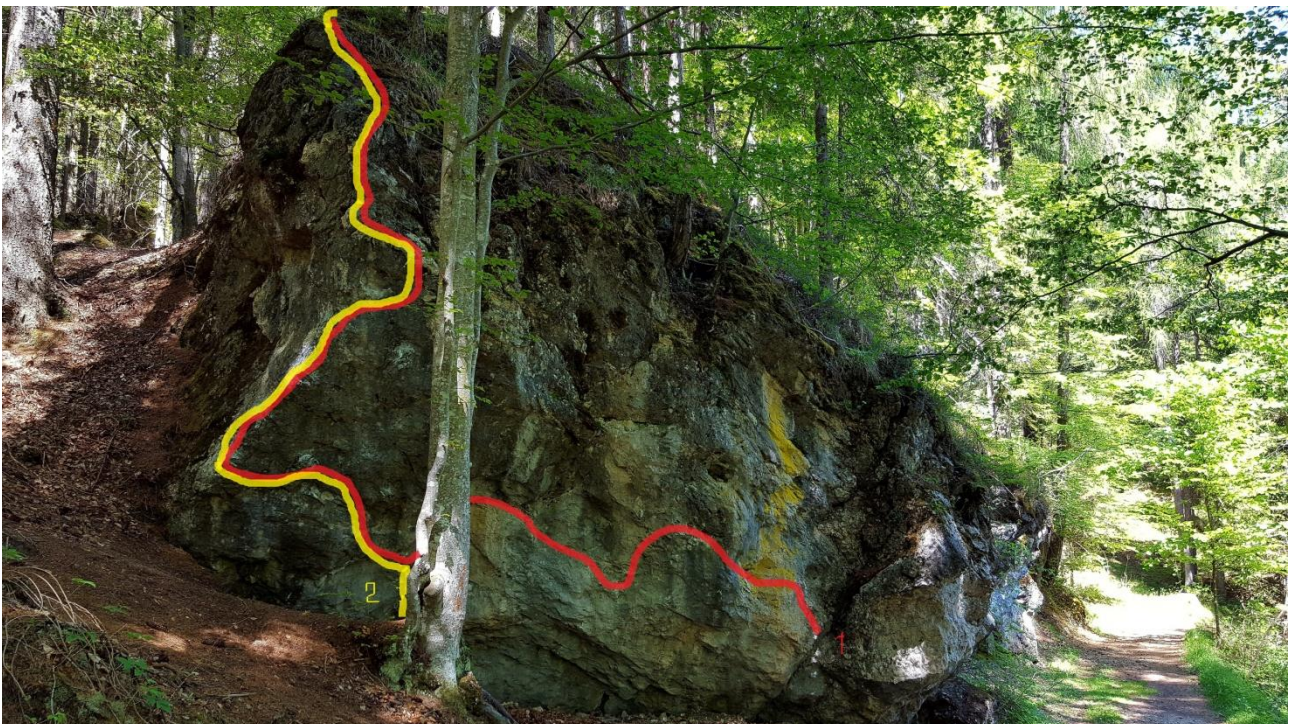

BOULDER A CORTINA D'AMPEZZO

- **VOLPERA**
- **MORTISA**
- **CAMPO**

BY LUCA ZARDINI

BOULDER A CORTINA D'AMPEZZO

MASSO 1 : “LA ZATTERA”

1. Red : “THE LINE” 7c+/8a
2. Red: “L’ACROMION” 8a+/8b
3. Yellow: “LA ZATTERA” 7c

MASSO 3: “LA PRUA”

1. Red: “THE PROW” 7a+
2. Blue: “THE PROW DIRECT” 7a

BOULDER A CORTINA D'AMPEZZO

MASSO 4 : “IL PRINCIPE”

1. Red: “IL PRINCIPE” 7a+

MASSO 5: “LA STANGATA”

1. Red: “LA STANGATA PLUS” 7c+
2. Yellow: “LA STANGATA” 7b+

BOULDER A CORTINA D'AMPEZZO

MASSO 6: “BRUCH CLIMBING 2015”

1. Red: “THE CRACK” 7b+
2. Yellow: “BRUSH 2015” 7b
3. Blue: “WARM UP” 6c

MASSO 7: “L’INTROVABILE”

1. Red: “L’INTROVABILE” 7c

MASSO 8: "THE KING"

1. Red: "THE KING" 7c