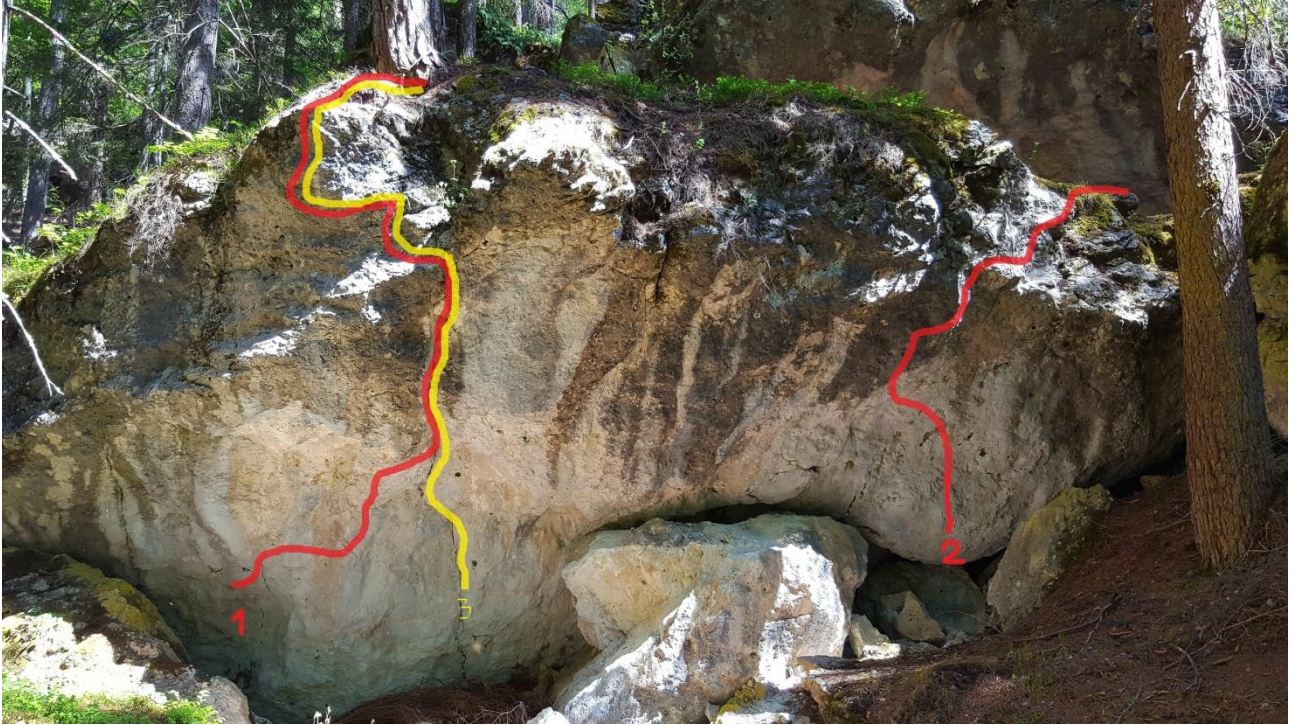

BOULDER A CORTINA D'AMPEZZO

- **VOLPERA**
- **MORTISA**
- **CAMPO**

BY LUCA ZARDINI

BOULDER A CORTINA D'AMPEZZO

MASSO 1 : “LA ZATTERA”

1. Red : “THE LINE” 7c+/8a
2. Red: “L’ACROMION” 8a+/8b
3. Yellow: “LA ZATTERA” 7c

MASSO 2: “SECOND FLOOR”

1. Blue: “WARM UP” 6b+
2. Red: “PATATRACK” 7a
3. Yellow: “SUPER SECOND” 7c

BOULDER A CORTINA D'AMPEZZO

4. Blue : “SECOND FLOOR” 7b+
5. Red: “SECOND FLOOR DIRECT” 7c+
6. Yellow: “N.N.” 7b+

MASSO 3: “LA PRUA”

1. Red: “THE PROW” 7a+
2. Blue: “THE PROW DIRECT” 7a

BOULDER A CORTINA D'AMPEZZO

MASSO 4 : “IL PRINCIPE”

1. Red: “IL PRINCIPE” 7a+

MASSO 5: “LA STANGATA”

1. Red: “LA STANGATA PLUS” 7c+
2. Yellow: “LA STANGATA” 7b+