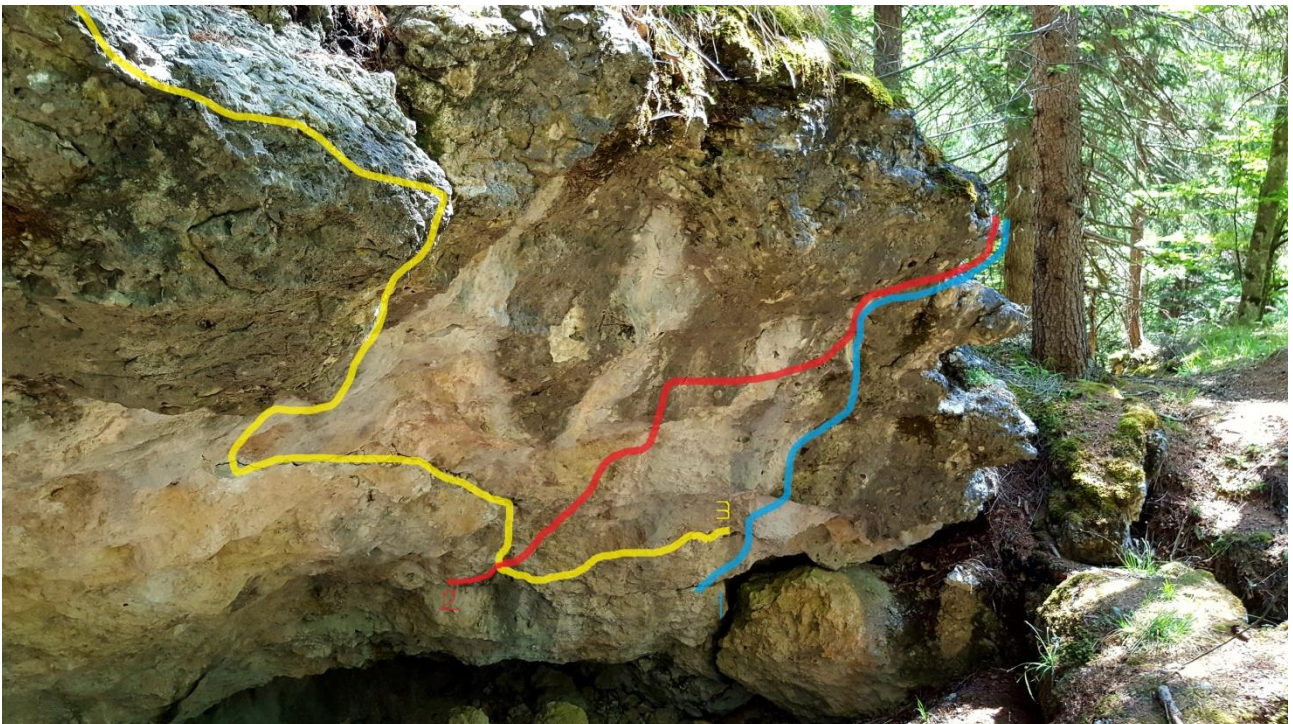

BOULDER A CORTINA D'AMPEZZO

- **VOLPERA**
- **MORTISA**
- **CAMPO**

BY LUCA ZARDINI

BOULDER A CORTINA D'AMPEZZO

MASSO 1 : “LA ZATTERA”

1. Red : “THE LINE” 7c+/8a
2. Red: “L’ACROMION” 8a+/8b
3. Yellow: “LA ZATTERA” 7c

MASSO 2: “SECOND FLOOR”

1. Blue: “WARM UP” 6b+
2. Red: “PATATRACK” 7a
3. Yellow: “SUPER SECOND” 7c

BOULDER A CORTINA D'AMPEZZO

4. Blue : “SECOND FLOOR” 7b+
5. Red: “SECOND FLOOR DIRECT” 7c+
6. Yellow: “N.N.” 7b+

MASSO 3: “LA PRUA”

1. Red: “THE PROW” 7a+
2. Blue: “THE PROW DIRECT” 7a

BOULDER A CORTINA D'AMPEZZO

MASSO 4 : “IL PRINCIPE”

1. Red: “IL PRINCIPE” 7a+

MASSO 5: “LA STANGATA”

1. Red: “LA STANGATA PLUS” 7c+
2. Yellow: “LA STANGATA” 7b+

BOULDER A CORTINA D'AMPEZZO

MASSO 6: “BRUCH CLIMBING 2015”

1. Red: “THE CRACK” 7b+
2. Yellow: “BRUSH 2015” 7b
3. Blue: “WARM UP” 6c

MASSO 7: “L’INTROVABILE”

1. Red: “L’INTROVABILE” 7c

MASSO 8: "THE KING"

1. Red: "THE KING" 7c