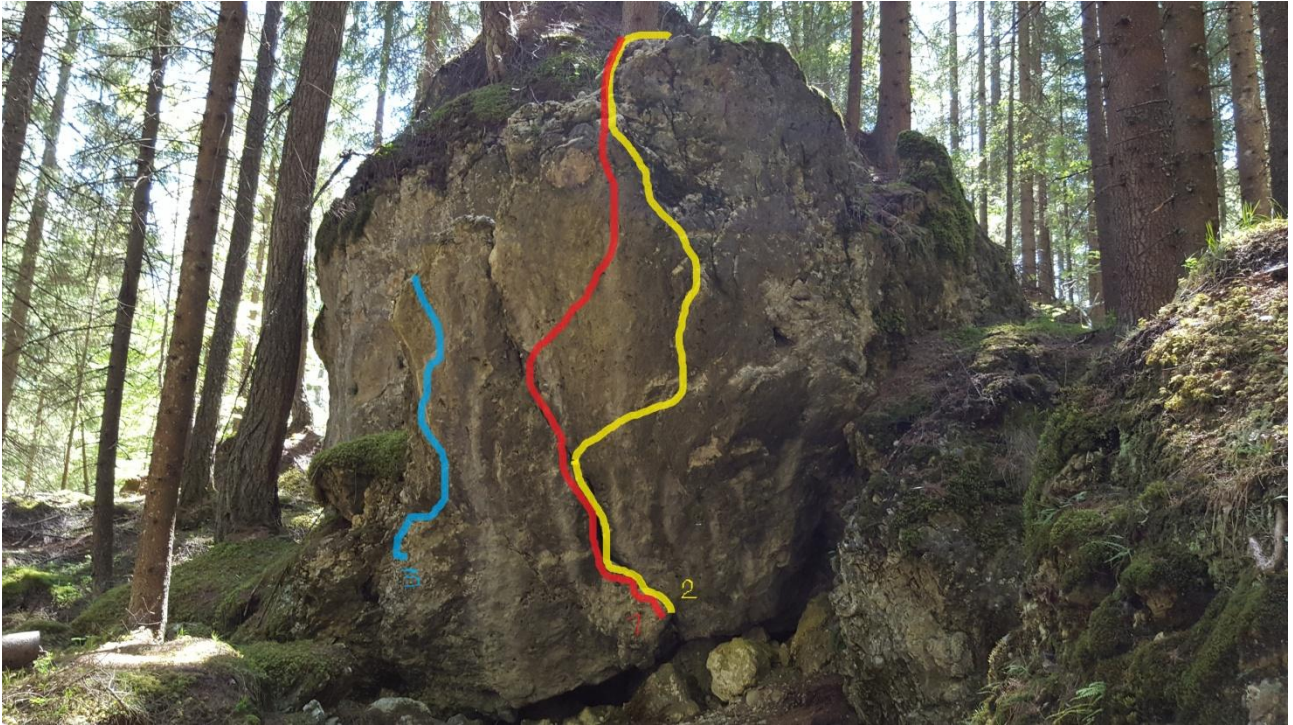

BOULDER A CORTINA D'AMPEZZO

- **VOLPERA**
- **MORTISA**
- **CAMPO**

BY LUCA ZARDINI

BOULDER A CORTINA D'AMPEZZO

MASSO 1 : “LA ZATTERA”

1. Red : “THE LINE” 7c+/8a
2. Red: “L’ACROMION” 8a+/8b
3. Yellow: “LA ZATTERA” 7c

MASSO 3: “LA PRUA”

1. Red: “THE PROW” 7a+
2. Blue: “THE PROW DIRECT” 7a

BOULDER A CORTINA D'AMPEZZO

MASSO 4 : “IL PRINCIPE”

1. Red: “IL PRINCIPE” 7a+

MASSO 5: “LA STANGATA”

1. Red: “LA STANGATA PLUS” 7c+
2. Yellow: “LA STANGATA” 7b+

BOULDER A CORTINA D'AMPEZZO

MASSO 6: “BRUCH CLIMBING 2015”

1. Red: “THE CRACK” 7b+
2. Yellow: “BRUSH 2015” 7b
3. Blue: “WARM UP” 6c

MASSO 7: “L’INTROVABILE”

1. Red: “L’INTROVABILE” 7c

MASSO 8: "THE KING"

1. Red: "THE KING" 7c