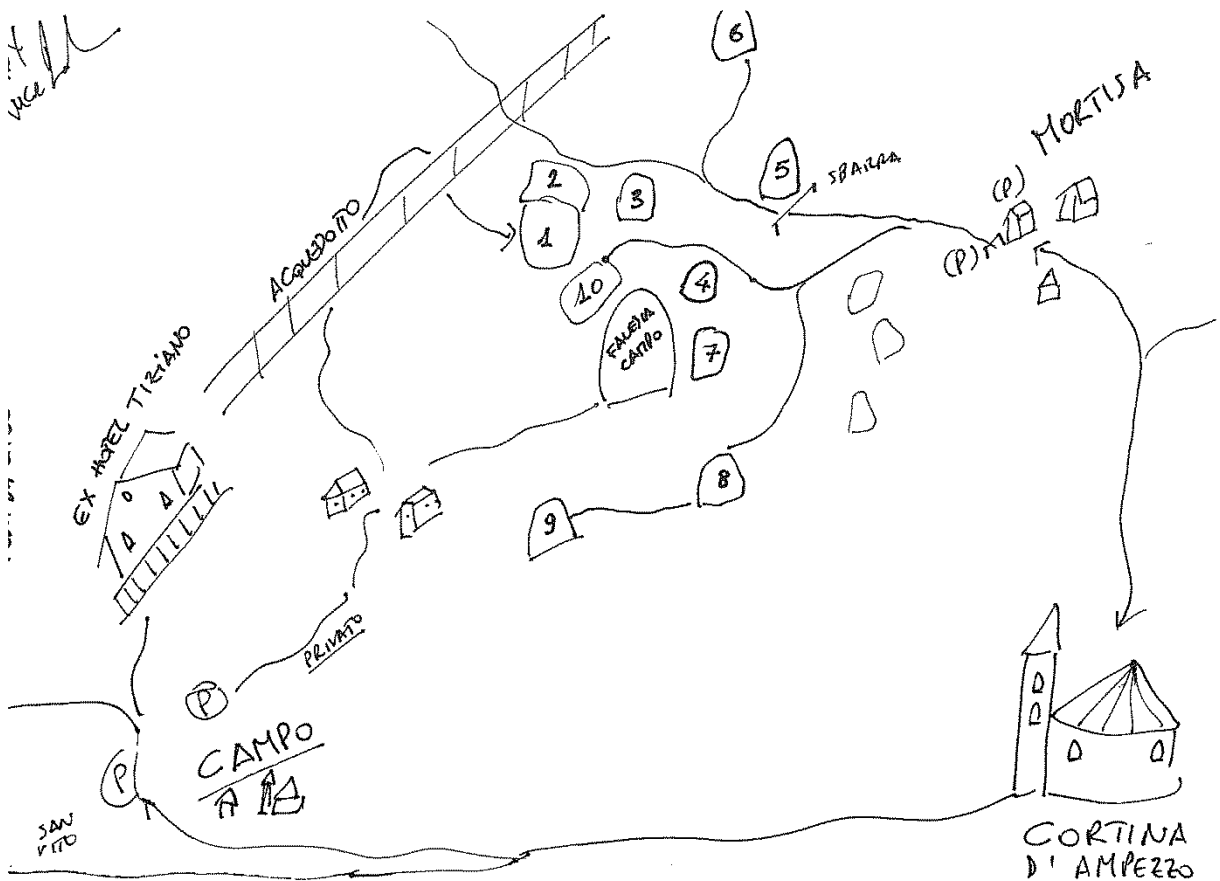

BOULDER A CORTINA D'AMPEZZO

- **VOLPERA**
- **MORTISA**
- **CAMPO**

BY LUCA ZARDINI

BOULDER A CORTINA D'AMPEZZO

MASSO 1 : “LA ZATTERA”

1. Red : “THE LINE” 7c+/8a
2. Red: “L’ACROMION” 8a+/8b
3. Yellow: “LA ZATTERA” 7c

MASSO 3: “LA PRUA”

1. Red: “THE PROW” 7a+
2. Blue: “THE PROW DIRECT” 7a

BOULDER A CORTINA D'AMPEZZO

MASSO 4 : “IL PRINCIPE”

1. Red: “IL PRINCIPE” 7a+

MASSO 5: “LA STANGATA”

1. Red: “LA STANGATA PLUS” 7c+
2. Yellow: “LA STANGATA” 7b+

BOULDER A CORTINA D'AMPEZZO

MASSO 9 : “BRUSH CLIMBING 2016”

1. Yellow: “TENSIONE EVOLUTIVA” 8a/8a+
2. Red: “VITE ALTERNATIVE” 7b+

MASSO 10: “BRUCH CLIMBING 2017”

1. Red: “ THE PROJECT” ...

MASSO 11: "BANDA BASSOTTI"

1. Red: "BANDA BASSOTTI" 7b+/7c

BOULDER A CORTINA D'AMPEZZO

MASSO 12:

1. Red: "N.N." 6c+

MASSO 13:

1. Red: "N.N." 6b+

BOULDER A CORTINA D'AMPEZZO

MASSO 14: