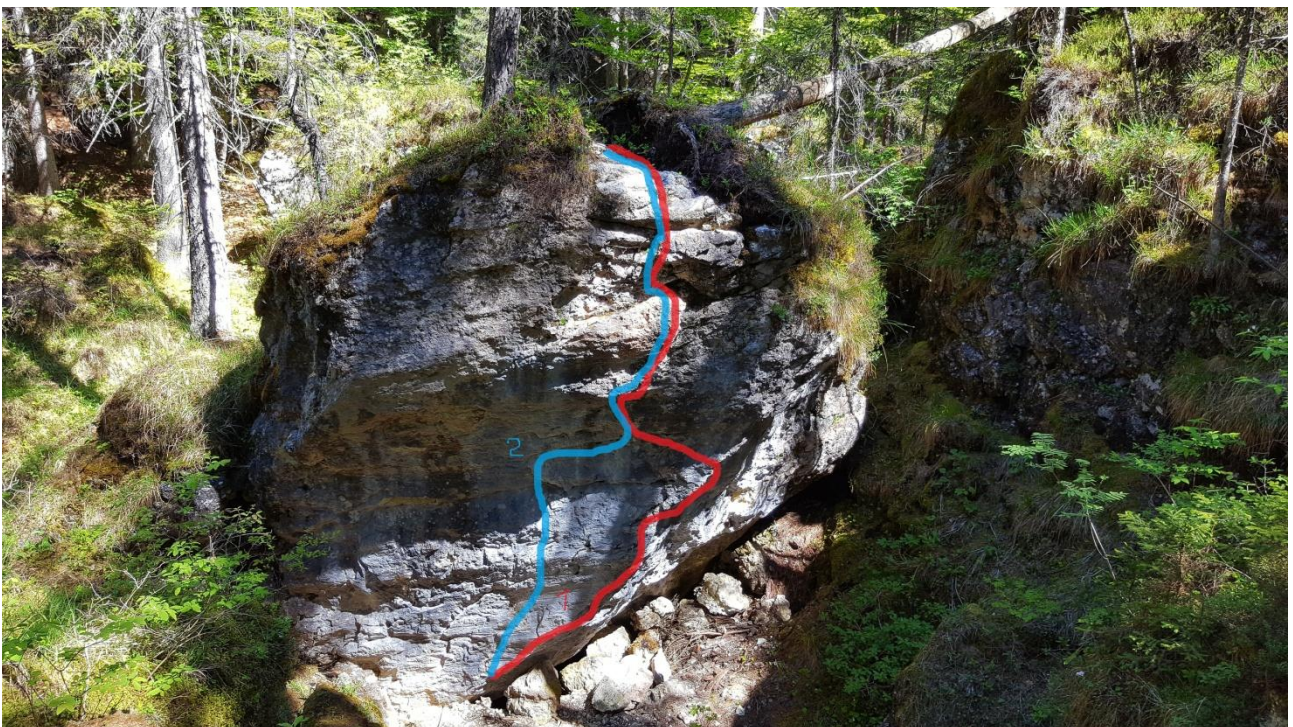

BOULDER A CORTINA D'AMPEZZO

- **VOLPERA**
- **MORTISA**
- **CAMPO**

BY LUCA ZARDINI

BOULDER A CORTINA D'AMPEZZO

MASSO 1 : “LA ZATTERA”

1. Red : “THE LINE” 7c+/8a
2. Red: “L’ACROMION” 8a+/8b
3. Yellow: “LA ZATTERA” 7c

MASSO 2: “SECOND FLOOR”

1. Blue: “WARM UP” 6b+
2. Red: “PATATRACK” 7a
3. Yellow: “SUPER SECOND” 7c

BOULDER A CORTINA D'AMPEZZO

4. Blue : “SECOND FLOOR” 7b+
5. Red: “SECOND FLOOR DIRECT” 7c+
6. Yellow: “N.N.” 7b+

MASSO 3: “LA PRUA”

1. Red: “THE PROW” 7a+
2. Blue: “THE PROW DIRECT” 7a

BOULDER A CORTINA D'AMPEZZO

MASSO 4 : “IL PRINCIPE”

1. Red: “IL PRINCIPE” 7a+

MASSO 5: “LA STANGATA”

1. Red: “LA STANGATA PLUS” 7c+
2. Yellow: “LA STANGATA” 7b+