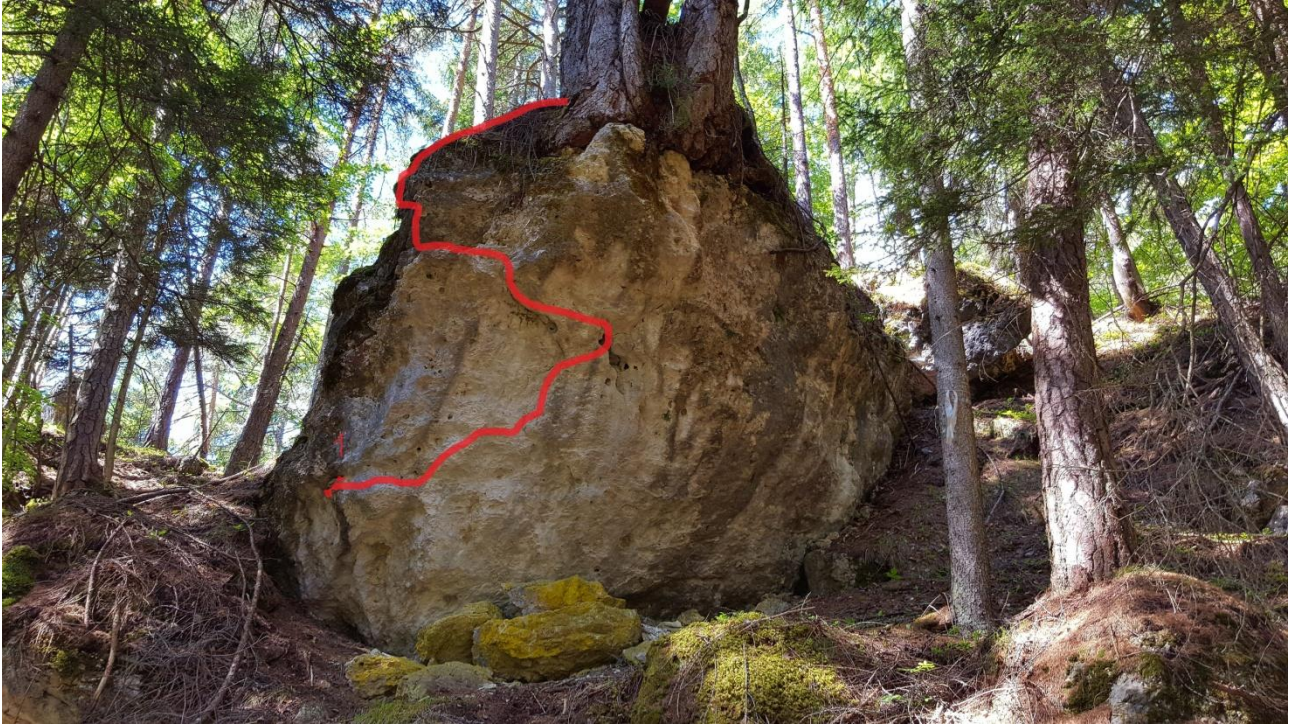

BOULDER A CORTINA D'AMPEZZO

- **VOLPERA**
- **MORTISA**
- **CAMPO**

BY LUCA ZARDINI

BOULDER A CORTINA D'AMPEZZO

MASSO 1 : “LA ZATTERA”

1. Red : “THE LINE” 7c+/8a
2. Red: “L’ACROMION” 8a+/8b
3. Yellow: “LA ZATTERA” 7c

MASSO 3: “LA PRUA”

1. Red: “THE PROW” 7a+
2. Blue: “THE PROW DIRECT” 7a

BOULDER A CORTINA D'AMPEZZO

MASSO 4 : “IL PRINCIPE”

1. Red: “IL PRINCIPE” 7a+

MASSO 5: “LA STANGATA”

1. Red: “LA STANGATA PLUS” 7c+
2. Yellow: “LA STANGATA” 7b+