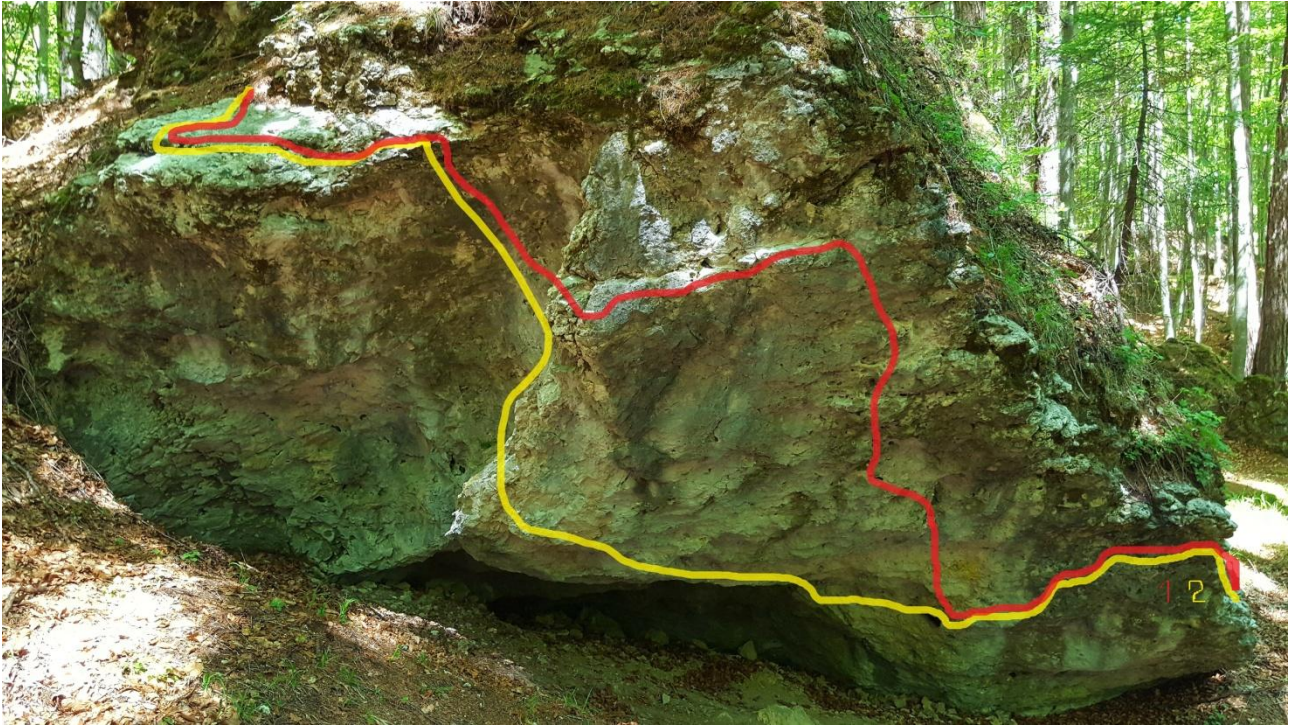

BOULDER A CORTINA D'AMPEZZO

- **VOLPERA**
- **MORTISA**
- **CAMPO**

BY LUCA ZARDINI

BOULDER A CORTINA D'AMPEZZO

MASSO 1 : “LA ZATTERA”

1. Red : “THE LINE” 7c+/8a
2. Red: “L’ACROMION” 8a+/8b
3. Yellow: “LA ZATTERA” 7c

MASSO 3: “LA PRUA”

1. Red: “THE PROW” 7a+
2. Blue: “THE PROW DIRECT” 7a

BOULDER A CORTINA D'AMPEZZO

MASSO 4 : “IL PRINCIPE”

1. Red: “IL PRINCIPE” 7a+

MASSO 5: “LA STANGATA”

1. Red: “LA STANGATA PLUS” 7c+
2. Yellow: “LA STANGATA” 7b+

BOULDER A CORTINA D'AMPEZZO

MASSO 6: “BRUCH CLIMBING 2015”

1. Red: “THE CRACK” 7b+
2. Yellow: “BRUSH 2015” 7b
3. Blue: “WARM UP” 6c

MASSO 7: “L’INTROVABILE”

1. Red: “L’INTROVABILE” 7c

MASSO 8: "THE KING"

1. Red: "THE KING" 7c

BOULDER A CORTINA D'AMPEZZO

MASSO 9 : “BRUSH CLIMBING 2016”

1. Yellow: “TENSIONE EVOLUTIVA” 8a/8a+
2. Red: “VITE ALTERNATIVE” 7b+

MASSO 10: “BRUCH CLIMBING 2017”

1. Red: “ THE PROJECT” ...

MASSO 11: "BANDA BASSOTTI"